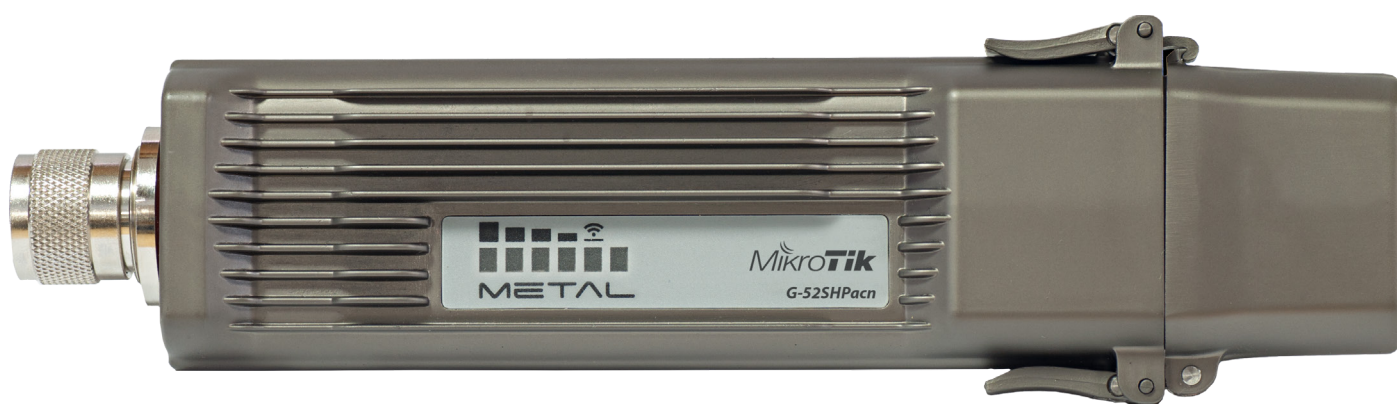

## Metal 52 ac

**The Metal is a completely waterproof and rugged outdoor wireless device with a super high output power.**

Now with 802.11ac support, a Gigabit Ethernet port and a selectable wireless band (2.4GHz or 5GHz, up 80 MHz wide channel). The new Gigabit port will help you utilize the full benefit of 802.11ac high speed wireless.

The Metal 52 ac supports 2.4GHz, 5GHz and all the legacy wireless modes as well (802.11 b/g/n for 2.4GHz and 802.11 ac/n/a for 5GHz).

Fully sealed, industrial design metal case, powered by RouterBOARD and RouterOS. With 1300mW of output power - to reach the last mile, in any conditions. The Metal comes with an AP software license, so you can attach your favorite antenna to use it as an AP, to make wireless point-to-point links or as a CPE- whatever you prefer!

The Metal 52 ac includes a Dual Band 2.4/5GHz Omni directional antenna (6dBi 2.4GHz, 8dBi 5GHz), so you can use the unit right out of the box, or use your own antenna.

## Included

24V 0.8A Power adapter

2x Mounting loops

Gigabit PoE injector

Angled N connector

2x Metal rings

Dual Band  
2.4/5Ghz (6dBi  
2.4Ghz, 8dBi  
5GHz)