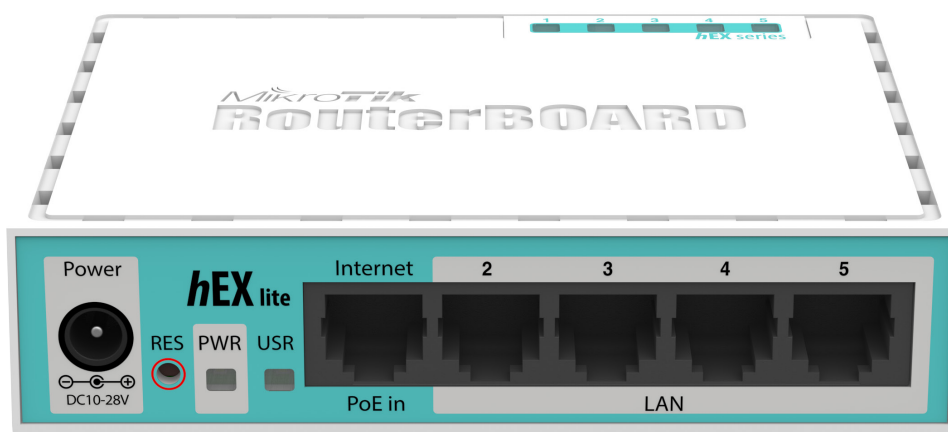

hEX lite

The hEX lite is a small five port ethernet router in a nice plastic case.

Not only this is an attractive looking tiny SOHO unit, its price is lower than the RouterOS license alone - there simply is no choice when it comes to managing your wired home network, the hEX lite has it all.

It's probably the most affordable MPLS capable router on the market! No more compromise between price and features - hEX lite has both. With its compact design and clean looks, it will fit perfectly into any SOHO environment.

Specifications

Product code	RB750r2
CPU nominal frequency	850 MHz
CPU core count	1
Size of RAM	64 MB
10/100 Ethernet ports	5
Switch chip model	QCA9531-BL3A-R
PoE in	Yes
Supported input voltage	10V - 28V
Dimensions	113 x 89 x 28mm
License level	4
Operating System	RouterOS
CPU	QCA9531-BL3A-R
Max Power consumption	2W
Suggested price	\$39.95

Included

12V 0.5A Power adapter