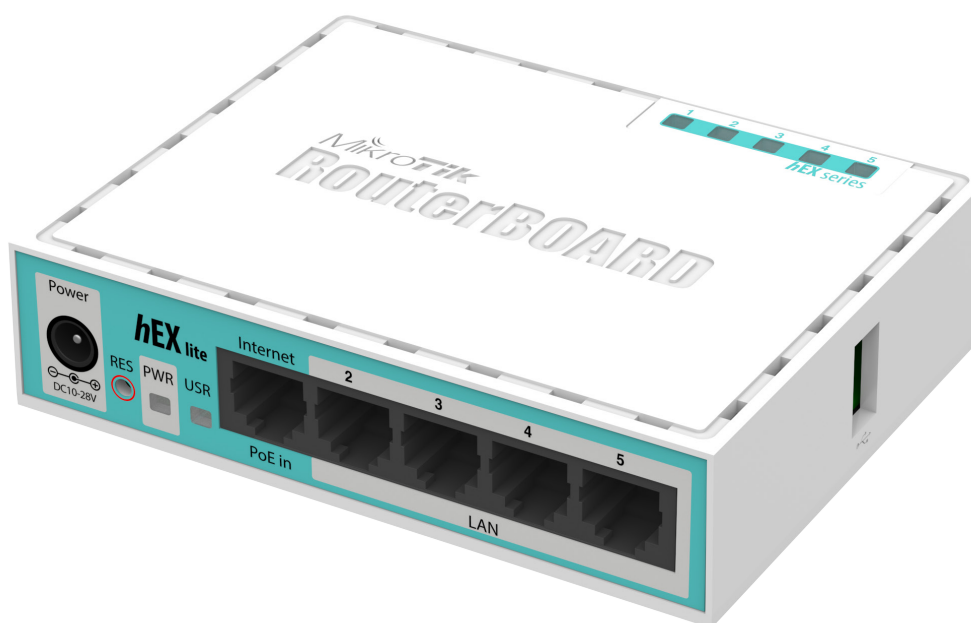

hEX lite

The hEX lite is a small five port ethernet router in a nice plastic case.

Not only this is an attractive looking tiny SOHO unit, its price is lower than the RouterOS license alone - there simply is no choice when it comes to managing your wired home network, the hEX lite has it all.

It's probably the most affordable MPLS capable router on the market! No more compromise between price and features - hEX lite has both. With its compact design and clean looks, it will fit perfectly into any SOHO environment.

Specifications

Product code	RB750r2
CPU nominal frequency	850 MHz
CPU core count	1
Size of RAM	64 MB
10/100 Ethernet ports	5
Switch chip model	QCA9531-BL3A-R
PoE in	Yes
Supported input voltage	10V - 28V
Dimensions	113 x 89 x 28mm
License level	4
Operating System	RouterOS
CPU	QCA9531-BL3A-R
Max Power consumption	2W
Suggested price	\$39.95