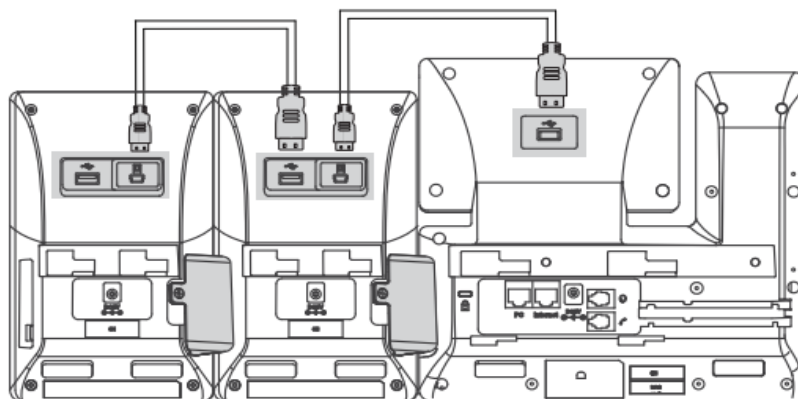

Display	Features	Package Features
<ul style="list-style-type: none"> <li>• 4.3" 272x480-pixel color display with backlight</li> <li>• 16 bit depth color</li> <li>• Three page views are possible</li> <li>• Different color icons for each function shown on the LCD</li> </ul>	<ul style="list-style-type: none"> <li>• Seamless lock and unlock with phone</li> <li>• Stand with 2 adjustable angles</li> <li>• For support of two or three Expansion Modules, an external Yealink power adapter (5V/2A) is required.</li> <li>• Up to three EXP50 can be attached on T56A/T58A/VP59/MP56/MP58/MP58-WH Teams phones</li> <li>• USB port (2.0 compliant) for data in and out</li> <li>• Max power consumption (PSU): 1.5W</li> <li>• Dimension (W*D*H*T): 196.5mm*124.0mm*137.5mm*42.6mm</li> <li>• Applies to Yealink T56A/T58A/VP59/MP56/MP58/MP58-WH Teams phones</li> <li>• Operating temperature: -10~50°C (+14~122°F)</li> <li>• Operating humidity: 10~95%</li> </ul>	<ul style="list-style-type: none"> <li>• Package content: <ul style="list-style-type: none"> <li>- Yealink EXP50 Color-screen Expansion Module</li> <li>- Stand</li> <li>- Connecting Sheet</li> <li>- USB Cable</li> <li>- Screwdriver</li> <li>- Screws</li> <li>- Quick Start Guide</li> </ul> </li> <li>• Qty/CTN: 10 PCS</li> <li>• N.W/CTN: 6.0 kg</li> <li>• G.W/CTN: 6.598 kg</li> <li>• Giftbox size: 212mm*148mm*90mm</li> <li>• Carton Meas: 480mm*310mm*228mm</li> </ul>
<p><b>Features Keys and Indicator</b></p> <ul style="list-style-type: none"> <li>• 20 physical keys each with a presence LED</li> <li>• 40 additional keys through page switch</li> <li>• 3 independent control keys with illuminated LED are used for fast switching pages</li> </ul>		